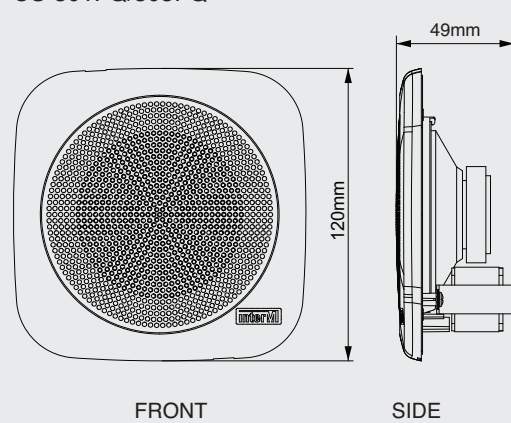

APT Speaker

CS-301FC/303FC/301FQ/303FQ

CS-301FC/303FC

CS-301FQ/303FQ

FEATURES

- ⌘ 1 WAY Apart Speaker System
- ⌘ High-quality matching trans
- ⌘ The beautiful and graceful cabinet design

SPECIFICATIONS

Model		CS-301FC	CS-303FC	CS-301FQ	CS-303FQ
Unit				3"	
Power Handling (AES)		1W	3W	1W	3W
Input Power	100V	1W	3W	1W	3W
	70V	-	-	-	-
Impedance	100V	10kΩ	3.14kΩ	10kΩ	3.14kΩ
	70V	-	-	-	-
	LOW	-	-	-	-
Frequency Range (-20%)		230Hz~20kHz	180Hz~19.5kHz	220Hz~20kHz	180Hz~20kHz
Sensitivity (1W/1m)		80dB	83dB	79dB	82dB
Maximum SPL [Cont]		80dB	88dB	79dB	87dB
Nominal Dispersion (HxV)	1kHz	140°	150°	130°	140°
	4kHz	110°	70°	110°	70°
Weight (Net)		0.17kg / 0.37lb	0.20kg / 0.44lb	0.19kg / 0.41lb	0.22kg / 0.48lb
Dimensions (Net, WxHxD)		126(Φ) x 42(D)mm / 5(Φ) x 1.7(D)in		120 x 120 x 49mm / 4.7 x 4.7 x 1.9in	

* Design and specification are subject to be changed for the improvement of product quality without pre notice.

CS-301FC/303FC/301FQ/303FQ

FREQUENCY RESPONSE

▶ CS-301FC

▶ CS-303FC

▶ CS-301FQ

▶ CS-303FQ

DIMENSIONAL

▶ CS-301FC/303FC

FRONT

SIDE

▶ CS-301FQ/303FQ

FRONT

SIDE

*CS-301FC/303FC
HOLE SIZE : ϕ 110~115mm

RED OFFICE SUPPLIES LIMITED