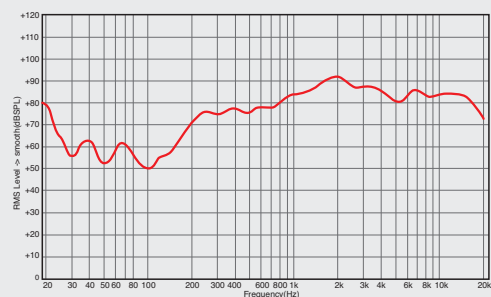

APT Speaker

CS-301FC/303FC/301FQ/303FQ

CS-301FC/303FC

CS-301FQ/303FQ

FEATURES

- ⌘ 1 WAY Apart Speaker System
- ⌘ High-quality matching trans
- ⌘ The beautiful and graceful cabinet design

SPECIFICATIONS

Model		CS-301FC	CS-303FC	CS-301FQ	CS-303FQ
Unit				3"	
Power Handling (AES)		1W	3W	1W	3W
Input Power	100V	1W	3W	1W	3W
	70V	-	-	-	-
Impedance	100V	10kΩ	3.14kΩ	10kΩ	3.14kΩ
	70V	-	-	-	-
	LOW	-	-	-	-
Frequency Range (-20%)		230Hz~20kHz	180Hz~19.5kHz	220Hz~20kHz	180Hz~20kHz
Sensitivity (1W/1m)		80dB	83dB	79dB	82dB
Maximum SPL [Cont]		80dB	88dB	79dB	87dB
Nominal Dispersion (HxV)	1kHz	140°	150°	130°	140°
	4kHz	110°	70°	110°	70°
Weight (Net)		0.17kg / 0.37lb	0.20kg / 0.44lb	0.19kg / 0.41lb	0.22kg / 0.48lb
Dimensions (Net, WxHxD)		126(Φ) x 42(D)mm / 5(Φ) x 1.7(D)in		120 x 120 x 49mm / 4.7 x 4.7 x 1.9in	

* Design and specification are subject to be changed for the improvement of product quality without pre notice.

CS-301FC/303FC/301FQ/303FQ

FREQUENCY RESPONSE

▶ CS-301FC

▶ CS-303FC

▶ CS-301FQ

▶ CS-303FQ

DIMENSIONAL