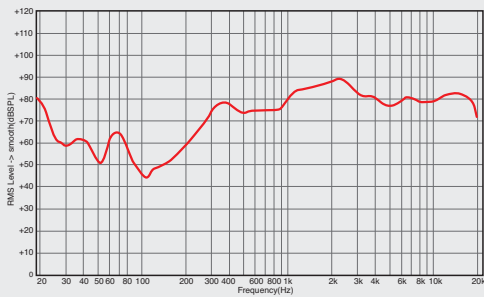

APT Speaker

CS-301FC/303FC/301FQ/303FQ

CS-301FC/303FC

CS-301FQ/303FQ

FEATURES

- ⌘ 1 WAY Apart Speaker System
- ⌘ High-quality matching trans
- ⌘ The beautiful and graceful cabinet design

SPECIFICATIONS

Model		CS-301FC	CS-303FC	CS-301FQ	CS-303FQ
Unit				3"	
Power Handling (AES)		1W	3W	1W	3W
Input Power	100V	1W	3W	1W	3W
	70V	-	-	-	-
Impedance	100V	10kΩ	3.14kΩ	10kΩ	3.14kΩ
	70V	-	-	-	-
	LOW	-	-	-	-
Frequency Range (-20%)		230Hz~20kHz	180Hz~19.5kHz	220Hz~20kHz	180Hz~20kHz
Sensitivity (1W/1m)		80dB	83dB	79dB	82dB
Maximum SPL [Cont]		80dB	88dB	79dB	87dB
Nominal Dispersion (HxV)	1kHz	140°	150°	130°	140°
	4kHz	110°	70°	110°	70°
Weight (Net)		0.17kg / 0.37lb	0.20kg / 0.44lb	0.19kg / 0.41lb	0.22kg / 0.48lb
Dimensions (Net, WxHxD)		126(Φ) x 42(D)mm / 5(Φ) x 1.7(D)in		120 x 120 x 49mm / 4.7 x 4.7 x 1.9in	

* Design and specification are subject to be changed for the improvement of product quality without pre notice.

CS-301FC/303FC/301FQ/303FQ

FREQUENCY RESPONSE

▶ CS-301FC

▶ CS-303FC

▶ CS-301FQ

▶ CS-303FQ

DIMENSIONAL