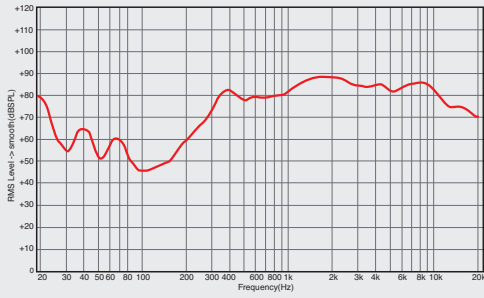

APT Speaker

CS-301FC/303FC/301FQ/303FQ

CS-301FC/303FC

CS-301FQ/303FQ

FEATURES

- ⌘ 1 WAY Apart Speaker System
- ⌘ High-quality matching trans
- ⌘ The beautiful and graceful cabinet design

SPECIFICATIONS

Model		CS-301FC	CS-303FC	CS-301FQ	CS-303FQ
Unit				3"	
Power Handling (AES)		1W	3W	1W	3W
Input Power	100V	1W	3W	1W	3W
	70V	-	-	-	-
Impedance	100V	10kΩ	3.14kΩ	10kΩ	3.14kΩ
	70V	-	-	-	-
	LOW	-	-	-	-
Frequency Range (-20%)		230Hz~20kHz	180Hz~19.5kHz	220Hz~20kHz	180Hz~20kHz
Sensitivity (1W/1m)		80dB	83dB	79dB	82dB
Maximum SPL [Cont]		80dB	88dB	79dB	87dB
Nominal Dispersion (HxV)	1kHz	140°	150°	130°	140°
	4kHz	110°	70°	110°	70°
Weight (Net)		0.17kg / 0.37lb	0.20kg / 0.44lb	0.19kg / 0.41lb	0.22kg / 0.48lb
Dimensions (Net, WxHxD)		126(Φ) x 42(D)mm / 5(Φ) x 1.7(D)in		120 x 120 x 49mm / 4.7 x 4.7 x 1.9in	

* Design and specification are subject to be changed for the improvement of product quality without pre notice.

CS-301FC/303FC/301FQ/303FQ

FREQUENCY RESPONSE

▶ CS-301FC

▶ CS-303FC

▶ CS-301FQ

▶ CS-303FQ

DIMENSIONAL