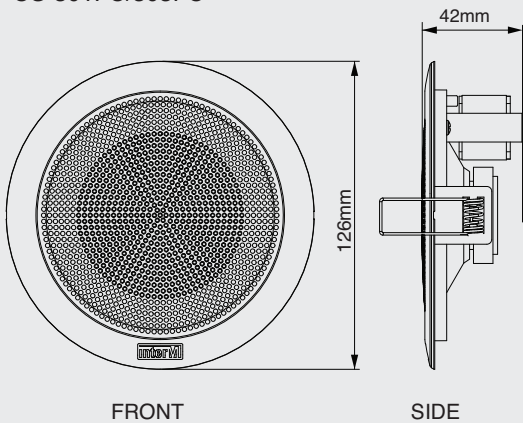

APT Speaker

CS-301FC/303FC/301FQ/303FQ

CS-301FC/303FC

CS-301FQ/303FQ

FEATURES

- ⌘ 1 WAY Apart Speaker System
- ⌘ High-quality matching trans
- ⌘ The beautiful and graceful cabinet design

SPECIFICATIONS

Model		CS-301FC	CS-303FC	CS-301FQ	CS-303FQ
Unit				3"	
Power Handling (AES)		1W	3W	1W	3W
Input Power	100V	1W	3W	1W	3W
	70V	-	-	-	-
Impedance	100V	10kΩ	3.14kΩ	10kΩ	3.14kΩ
	70V	-	-	-	-
	LOW	-	-	-	-
Frequency Range (-20%)		230Hz~20kHz	180Hz~19.5kHz	220Hz~20kHz	180Hz~20kHz
Sensitivity (1W/1m)		80dB	83dB	79dB	82dB
Maximum SPL [Cont]		80dB	88dB	79dB	87dB
Nominal Dispersion (HxV)	1kHz	140°	150°	130°	140°
	4kHz	110°	70°	110°	70°
Weight (Net)		0.17kg / 0.37lb	0.20kg / 0.44lb	0.19kg / 0.41lb	0.22kg / 0.48lb
Dimensions (Net, WxHxD)		126(Φ) x 42(D)mm / 5(Φ) x 1.7(D)in		120 x 120 x 49mm / 4.7 x 4.7 x 1.9in	

* Design and specification are subject to be changed for the improvement of product quality without pre notice.

CS-301FC/303FC/301FQ/303FQ

FREQUENCY RESPONSE

▶ CS-301FC

▶ CS-303FC

▶ CS-301FQ

▶ CS-303FQ

DIMENSIONAL

▶ CS-301FC/303FC

FRONT

SIDE

▶ CS-301FQ/303FQ

FRONT

SIDE

*CS-301FC/303FC
HOLE SIZE : ϕ 110~115mm

RED OFFICE SUPPLIES LIMITED