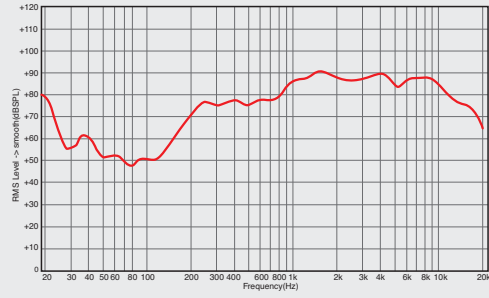

APT Speaker

CS-301FC/303FC/301FQ/303FQ

CS-301FC/303FC

CS-301FQ/303FQ

FEATURES

- ⌘ 1 WAY Apart Speaker System
- ⌘ High-quality matching trans
- ⌘ The beautiful and graceful cabinet design

SPECIFICATIONS

Model		CS-301FC	CS-303FC	CS-301FQ	CS-303FQ
Unit				3"	
Power Handling (AES)		1W	3W	1W	3W
Input Power	100V	1W	3W	1W	3W
	70V	-	-	-	-
Impedance	100V	10kΩ	3.14kΩ	10kΩ	3.14kΩ
	70V	-	-	-	-
	LOW	-	-	-	-
Frequency Range (-20%)		230Hz~20kHz	180Hz~19.5kHz	220Hz~20kHz	180Hz~20kHz
Sensitivity (1W/1m)		80dB	83dB	79dB	82dB
Maximum SPL [Cont]		80dB	88dB	79dB	87dB
Nominal Dispersion (HxV)	1kHz	140°	150°	130°	140°
	4kHz	110°	70°	110°	70°
Weight (Net)		0.17kg / 0.37lb	0.20kg / 0.44lb	0.19kg / 0.41lb	0.22kg / 0.48lb
Dimensions (Net, WxHxD)		126(Φ) x 42(D)mm / 5(Φ) x 1.7(D)in		120 x 120 x 49mm / 4.7 x 4.7 x 1.9in	

* Design and specification are subject to be changed for the improvement of product quality without pre notice.

CS-301FC/303FC/301FQ/303FQ

FREQUENCY RESPONSE

▶ CS-301FC

▶ CS-303FC

▶ CS-301FQ

▶ CS-303FQ

DIMENSIONAL